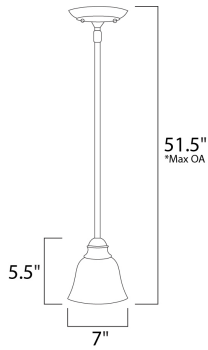

PRODUCT DESCRIPTION

This decorative classic in Oil Rubbed Bronze finish is both dramatic and subtle, with or without shades.

MEASUREMENTS

DIMENSION : 7" L x 7" W x 5.5" H
 MAX OAH : 51.5" OAH
 HANGING WEIGHT : 2.9 lb

LAMPING

INPUT VOLTAGE : 120V
 BULB : 1 x 60W Incandescent E26 Medium , 60W Total
 BULB INCLUDED : (Not Included)
 DIMMABLE : Yes

FINISHES OPTION

 Oil Rubbed Bronze (OI)

GLASS

Frosted Ivory Fl

MATERIAL

Glass, Steel